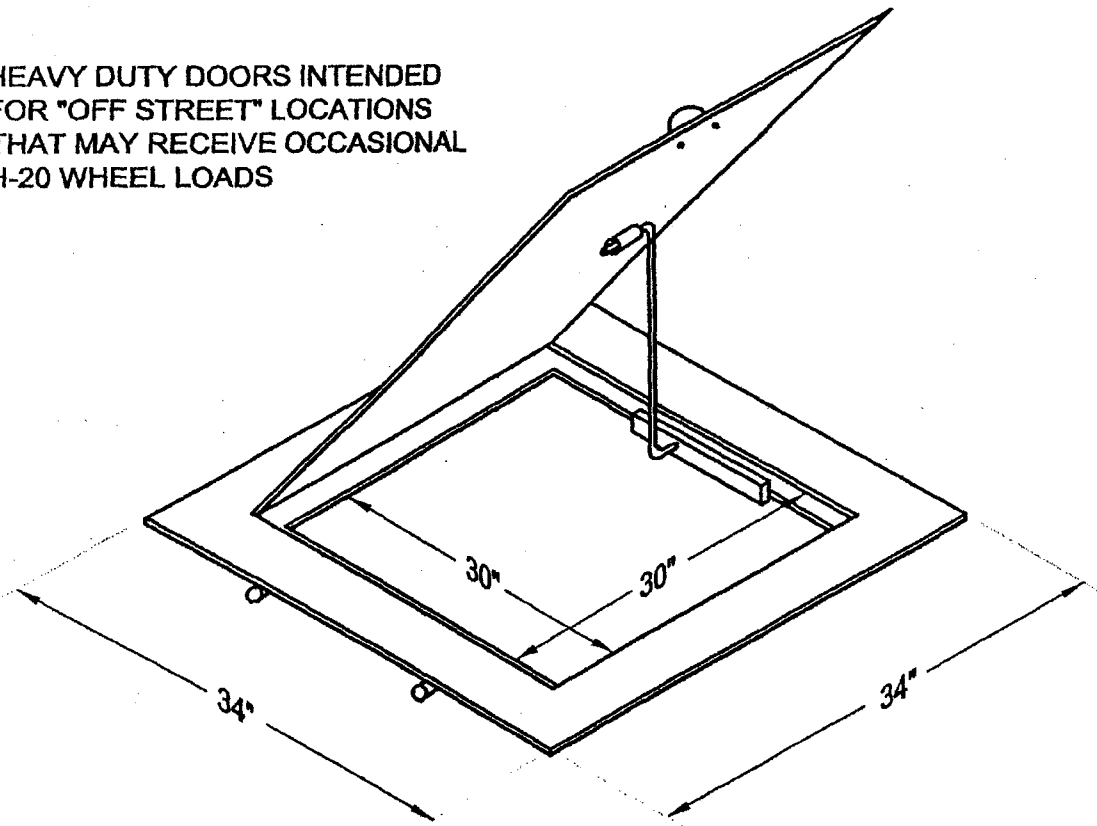

HILL COUNTRY
CONCRETE PRODUCTS, INC.

PO Box 357
Kyle, Texas 78640
512.268.9711
Austin Line 512.476.5838
800.926.9137
Fax 512.268.0215
hillcountryconcrete.com

30 X 30 DOOR

DESIGNED FOR METER AND UTILITY VAULTS
DROP HANDLE
SELF LOCKING SAFETY STAND
1/4 IN. FLOOR PLATE LID
PEDESTRIAN LOADING STANDARD
TRAFFIC DUTY OPTIONAL
ZRC GALVANIZED

HEAVY DUTY DOORS INTENDED
FOR "OFF STREET" LOCATIONS
THAT MAY RECEIVE OCCASIONAL
H-20 WHEEL LOADS

Quality you can build on since 1978